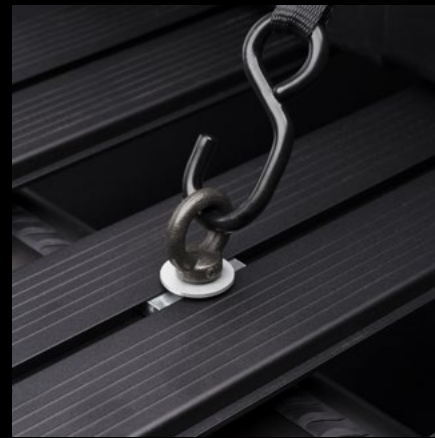

RIDGELANDER ACCESSORIES

WHAT'S YOUR NEXT ADVENTURE?

With hundreds of accessory combinations available, you can choose which products you'll need for your next big adventure. A variety of products from Rhino-Rack®, Yakima®, and other brands, are compatible with

the RidgeLander, allowing for personal customization.

To learn more about the wide variety of available accessories for the RidgeLander cover, go to undercoverinfo.com.